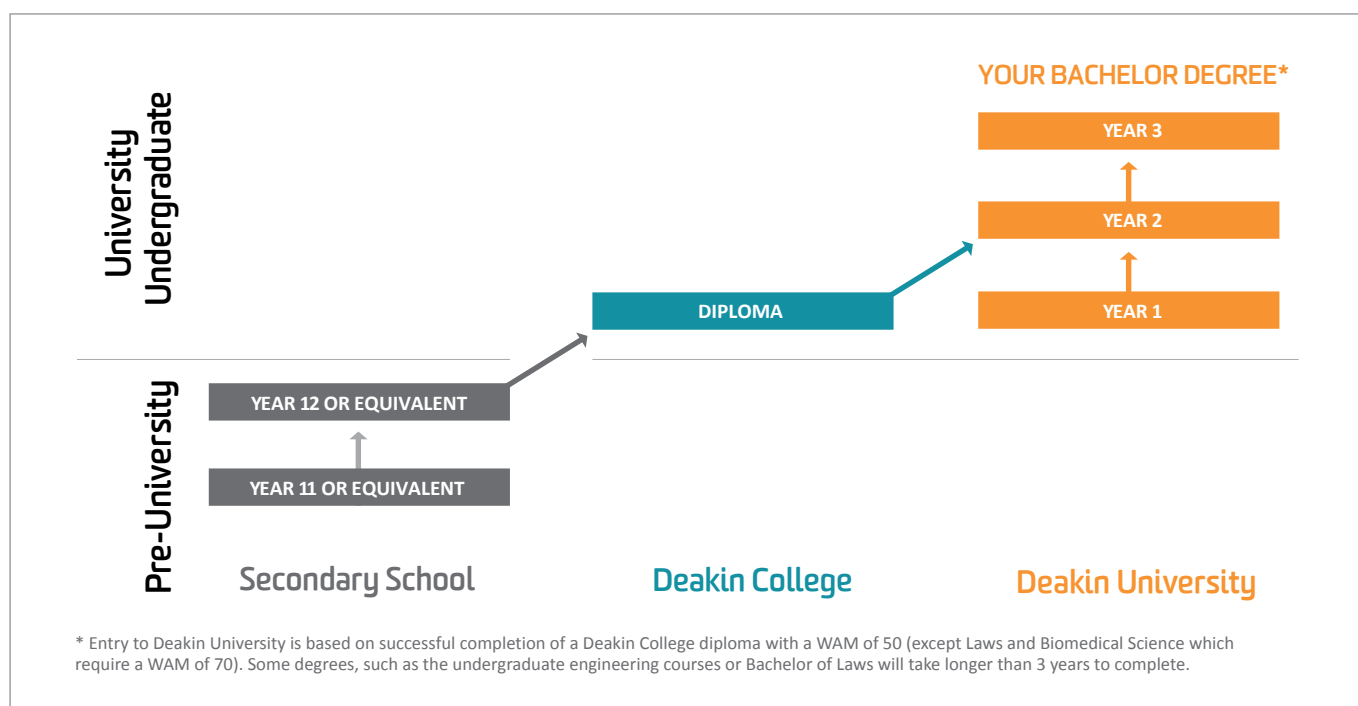

Small class and tutorial groups

Small class sizes are one of the benefits of studying at Deakin College. With a maximum of 30 students per class, complemented by small group tutorials and workshops, you will receive intensive academic contact and support.